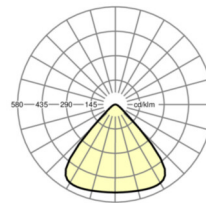

CHARACTERISTICS

Order number	37362014194
EAN number	4020863468102
Commodity code	94051190
Certification mark	IP 65, Protection class I, F, D, Indoor, CE
Impact resistance (IK rating)	IK08 (-30°C bis 50°C)
Ambient temperatur	ta -30°C to 50°C
Warranty period	5 years
State funding programs	BEG - Federal funding for efficient buildings (valid only for Germany)

ELECTRICAL ENGINEERING

Controller	Electronic driver (1 pcs.)
Wiring	3x1mm²
System output	80W
Mains voltage	230V/50Hz
Circuit breakers (inrush current)	4 pieces/B10, 7 pieces/B16, 7 pieces/C10, 12 pieces/C16
Energy efficiency class/light source	C

LIGHTING TECHNOLOGY

Placement	LED, Colour rendering/Light colour CRI ≥ 80 / 4000K
Colour tolerance (MacAdam)	5SDCM
Photobiological safety (Luminaire)	RG1
Nominal luminous flux	11394lm
LED service life	50000h L80/B10 (Tq 50°C)
Luminaire luminous efficiency	142lm/W
Beam angle	85°
UGR lat./long.	25.5 / 25.5

MECHANICS

Housing colour	black
Dimensions (LxWxH/DxH)	280mm x 185mm
Weight (net)	3.1kg
Type of installation	Pendant individual mounting, Ceiling-mounted single installation

Dimensions

H	185 mm	Height
D	280 mm	Diameter

DEEP-LINK

<https://www.regiolux.de/en/article/37362014194>